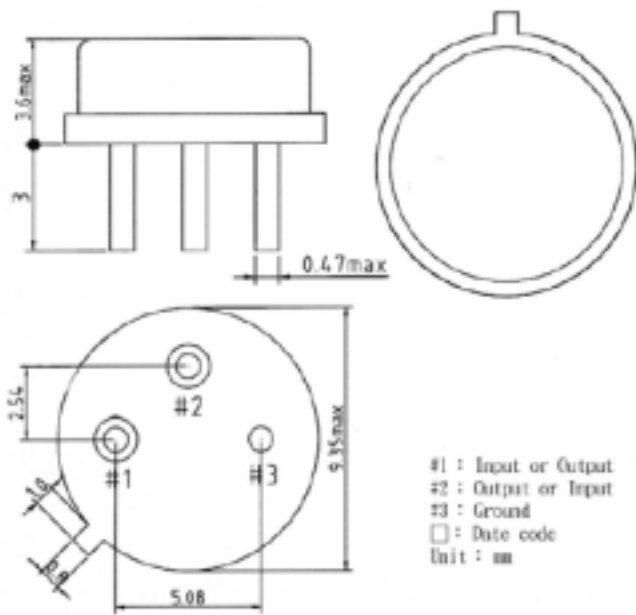

ON SHINE

昂欣 企業有限公司

ON SHINE ENTERPRISE CO., LTD.

11F.NO 722-6. JING PING ROAD

CHUNG HO CITY TAIPEI TAIWAN

TEL:886-2-22496895 FAX:886-2-22496175

E-mail: onshine@ms27.hinet.net

OUTLING DRAWING

MODEL NO.: TO39 / F11 / 5x5mm / 5x3.5mm / 3.8x3.8mm / 3x3mm / 2.5x2mm / 2x1.6mm REV NO.:1

TO 39