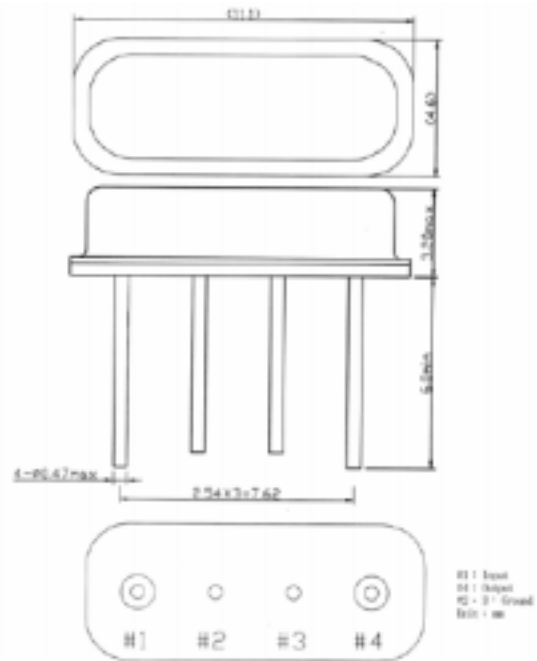

ON SHINE

昂欣 企業有限公司

ON SHINE ENTERPRISE CO., LTD.

11F.NO 722-6. JING PING ROAD

CHUNG HO CITY TAIPEI TAIWAN

TEL:886-2-22496895 FAX:886-2-22496175

E-mail: onshine@ms27.hinet.net

OUTLING DRAWING

MODEL NO.: TO39 / F11 / 5x5mm / 5x3.5mm / 3.8x3.8mm / 3x3mm / 2.5x2mm / 2x1.6mm REV NO.:1

TO 39

F11

5x5/mm